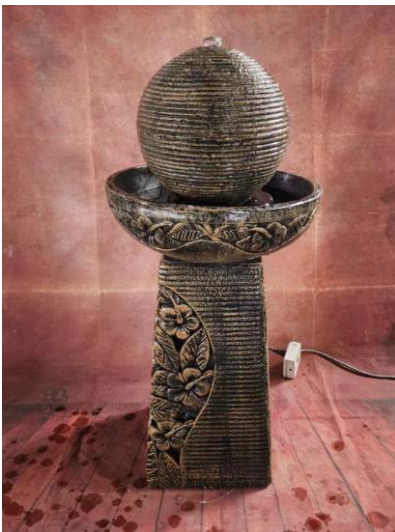

Size : 23 inches Height, 12 inches length, and
10 inches width.

CONTACT US

Potco Base supply
www.potcobase.com

PC1247-59018

Size : 27 inches Height, 16 inches length,
and 12 inches width.

7045

40*30*68

7044

40*30*68

PC1247-59019

Size : 27 inches Height, 12 inches length,
and 16 inches width.

PC1247-59002

Stand : 24 x 9 x 12 inch

Tray : 6 @ 18.5 Inch

Fountain : 14 x 9.5 Inch

CONTACT US

Potco Base supply
www.potcobase.com

PC1247-59003

Stand : 24 x 9 x 12 inch
Tray : 6 @ 18.5 Inch
Fountain : 19 x 8.5 Inch

PC1247-59006

Stand : 24 x 9 x 12 inch
Tray : 6 @ 18.5 Inch
Fountain : 14 x 9.5 Inch

PC1247-17100

Size : 47.5 inches Height, 20 inches length,
and 20 inches width.

CONTACT US

Potco Base supply
www.potcobase.com