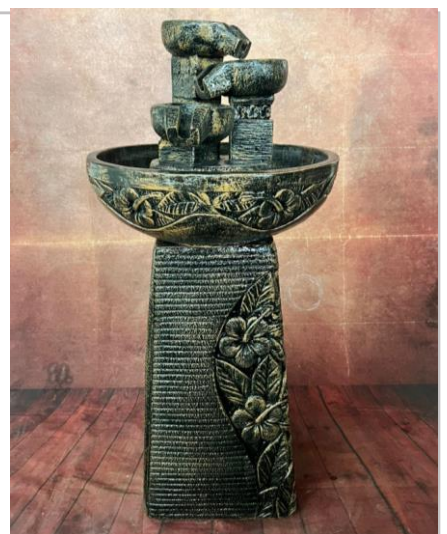

Size : 23 inches Height, 12 inches length, and
10 inches width.

CONTACT US

Potco Base supply
www.potcobase.com

PC1247-59018

Size : 27 inches Height, 16 inches length,
and 12 inches width.

7045

40*30*68

7044

40*30*68

PC1247-59019

Size : 27 inches Height, 12 inches length,
and 16 inches width.

PC1247-59002

Stand : 24 x 9 x 12 inch

Tray : 6 @ 18.5 Inch

Fountain : 14 x 9.5 Inch

CONTACT US

Potco Base supply
www.potcobase.com

PC1247-59003

Stand : 24 x 9 x 12 inch
Tray : 6 @ 18.5 Inch
Fountain : 19 x 8.5 Inch

PC1247-59006

Stand : 24 x 9 x 12 inch
Tray : 6 @ 18.5 Inch
Fountain : 14 x 9.5 Inch

PC1247-17100

Size : 47.5 inches Height, 20 inches length,
and 20 inches width.

CONTACT US

Potco Base supply
www.potcobase.com